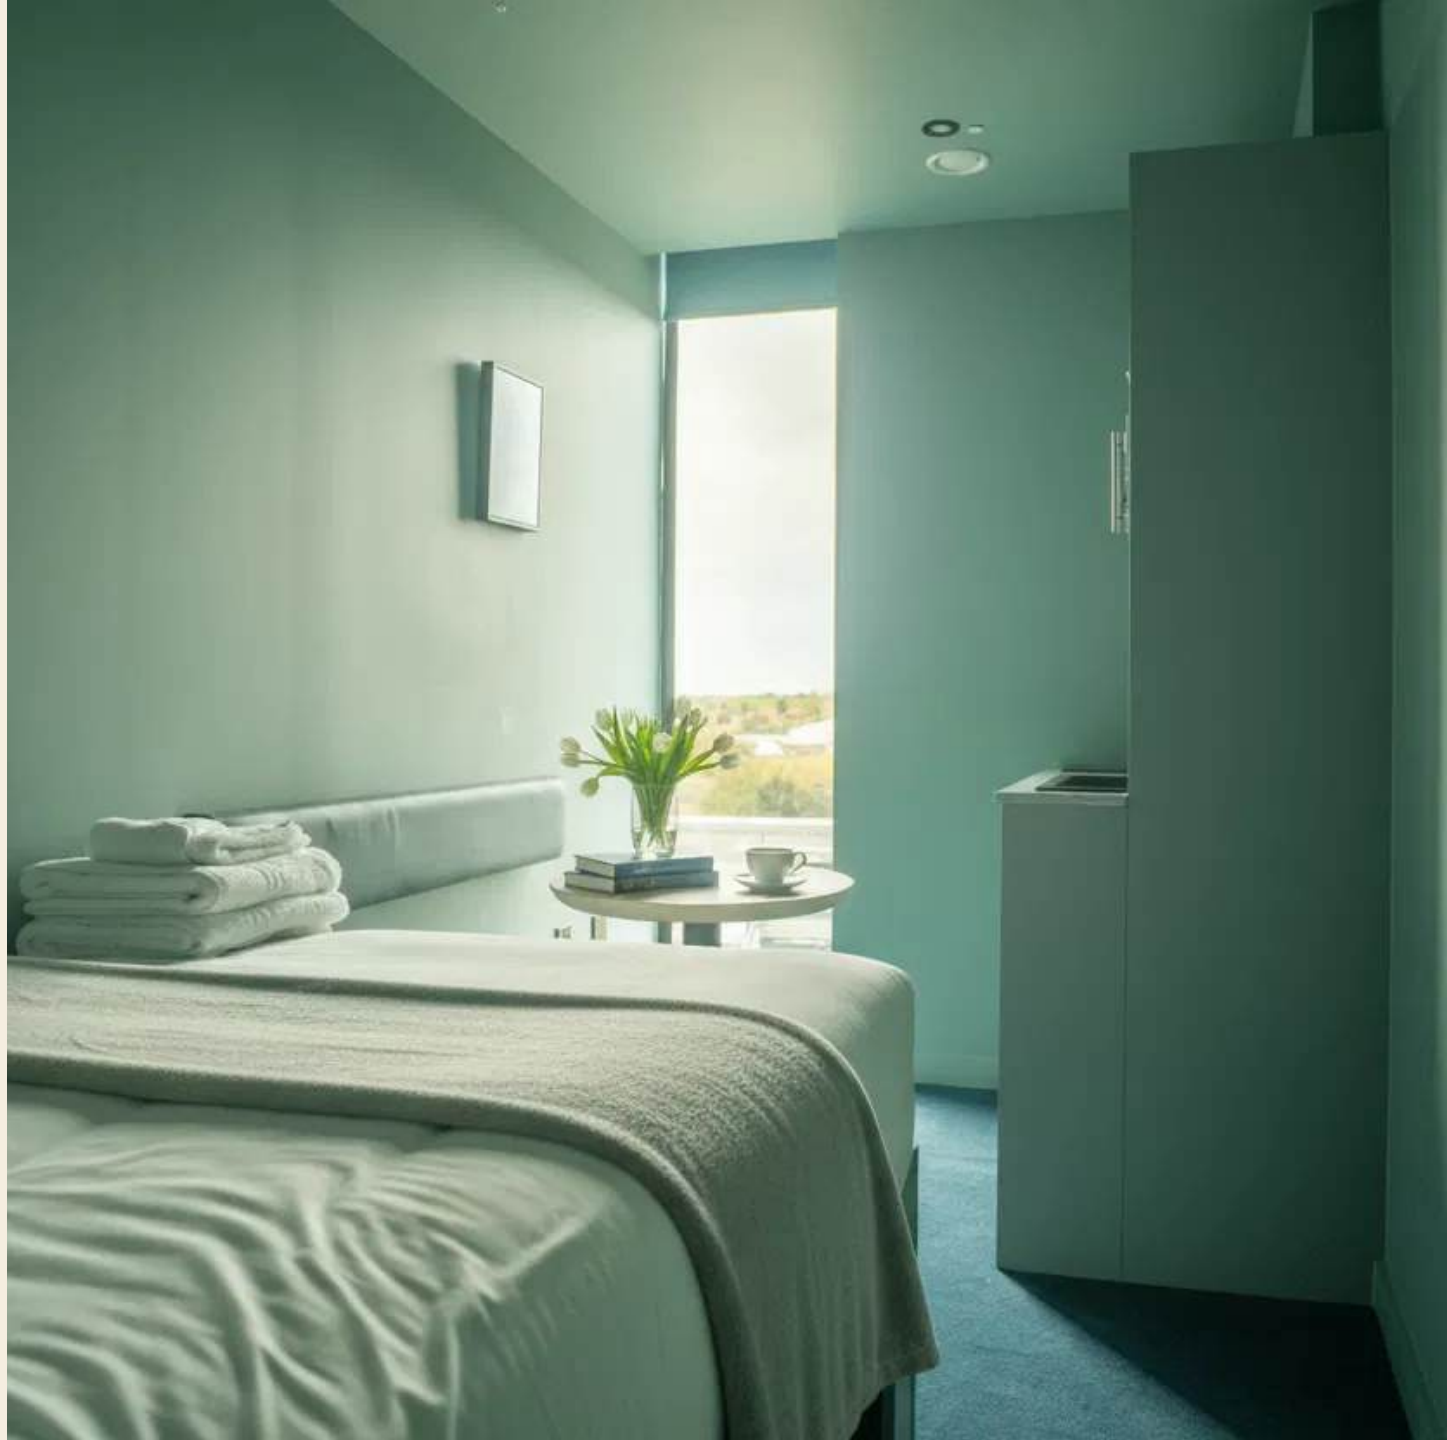

# SPACIOUS

Spacious rooms balance comfort and simplicity, featuring the same thoughtfully designed amenities as our Deluxe rooms in a more compact footprint.

**FROM £1250 PCM**

- 16-20 sqm
- Double wardrobe
- Bench sofa
- Bedside table
- Kitchenette
- Double/king bed
- Ensuite bathroom
- Small dining table
- Desk and breakfast bar

# COSY

Cosy rooms are perfectly proportioned for everyday life, offering a smart layout that maximizes space without compromising on the premium finishes of our larger studios.

**FROM £1150 PCM**

- 12-15 sqm
- Double bed
- Double wardrobe
- Ensuite bathroom
- Desk / breakfast bar
- Small kitchenette
- Vanity desk

# NOOK

Nook rooms offer a highly efficient layout, providing everything you need in a compact, smartly designed space. Perfect for those who spend their days in our shared spaces.

**FROM £1050 PCM**

- 9-13 sqm
- Single or double wardrobe
- Desk or breakfast bar
- Double bed
- Ensuite bathroom
- Small kitchenette