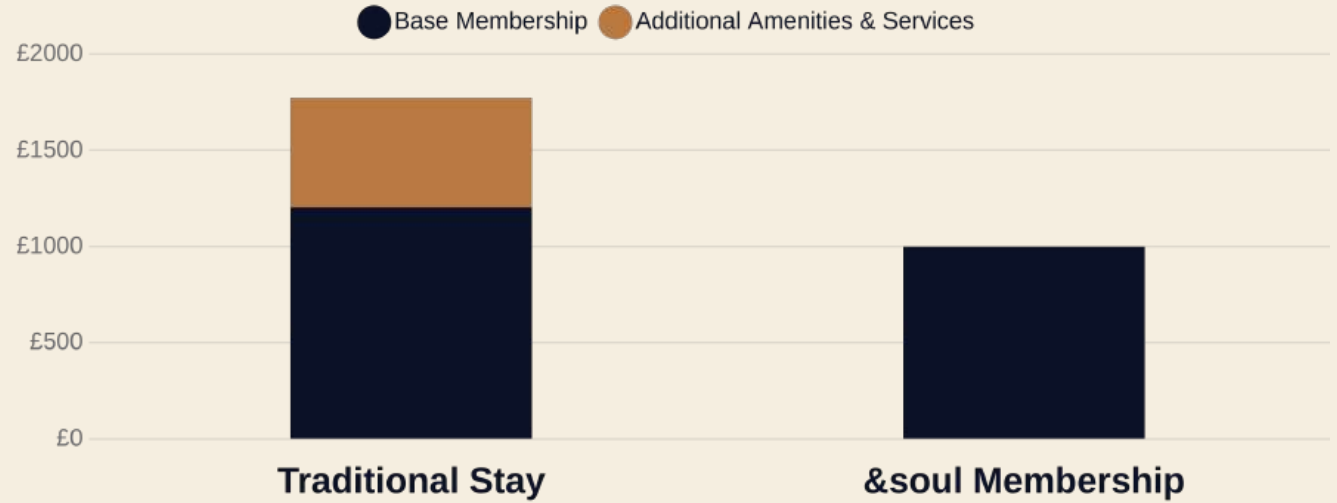

THIS WORKS OUT AS A **OVER 40% COST SAVING** EVERY MONTH